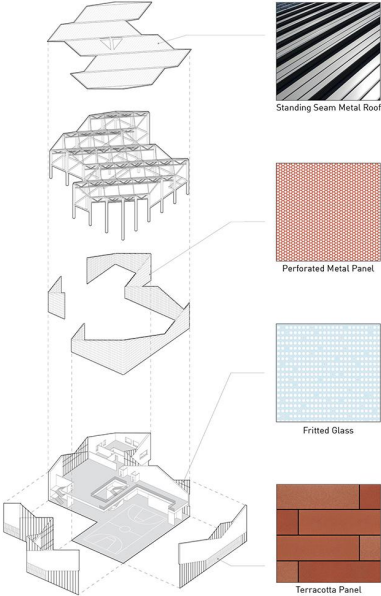

The Changchun Community Sports Center is more than just a building; it is a symbol of the city's commitment to its residents and its rich history. The building's design speaks to the city's dedication to preserving its cultural heritage while embracing modern design and sustainable practices. The sports center is a true gem of the city, a place where residents can come together to participate in sports and community activities.

In conclusion, the Changchun Community Sports Center is a testament to the power of architecture to shape the communities in which we live. The building's design is a perfect balance of modern design and cultural heritage, creating a space that is both beautiful and functional. The sports center is a source of pride for the city of Changchun and a model for other cities looking to create sustainable and dynamic community spaces. The building's unique design, environmental sustainability, and community-focused spaces make it a truly remarkable architectural achievement.

Essay generated by ChatGPT and verified/edited by RKaruturi

ChatGPT Prompt: In an academic tone, write a 500 word essay with paragraphs about the architecture of the Changchun Community Center.